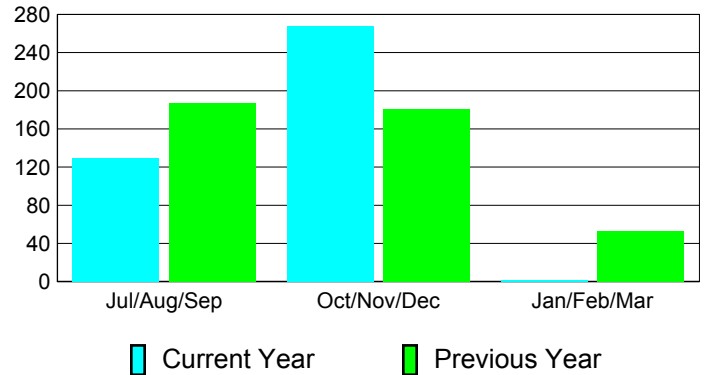

**Membership Results
2010-2011**

**Membership
2009-2010**

Month	Net Memb Goal	Actual New Memb	Actual Dropped Memb	Gain/Loss of Memb	Gain/Loss of Memb
Jul/Aug/Sep	130	244	-115	129	187
Oct/Nov/Dec	140	386	-118	268	181
Jan/Feb/Mar	130	156	-154	2	53
Totals	400	786	-387	399	421

Membership Results 2010-2011

Goal, New, Dropped, Gain/Loss

Comparison of Membership Gain/Loss

Current Year Compared to the Previous Year

Gender Comparison 2010-2011

Jul/Aug/Sep

Oct/Nov/Dec

Jan/Feb/Mar