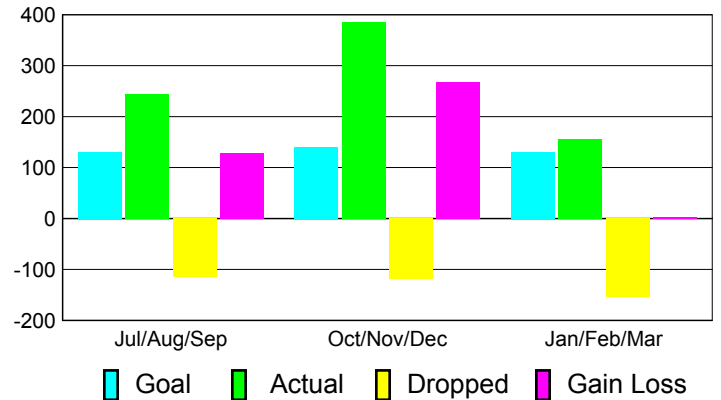

Membership Results 2010-2011

Goal, New, Dropped, Gain/Loss

Comparison of Membership Gain/Loss

Current Year Compared to the Previous Year