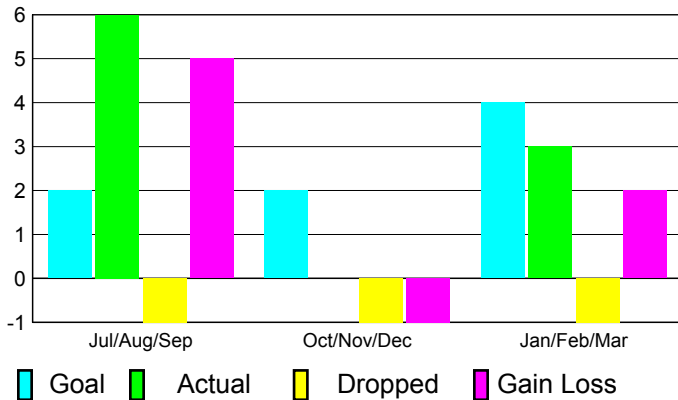

2010-2011 GMT Reports for District (or Undistricted) **District 324C4 INDIA**

GMT: **M NAGARAJAN**

Location: **INDIA**

GMT CA: **6**

CLUBS

**Club Results
2010-2011**

**Clubs
2009-2010**

Month	New Club Goal	Actual New Clubs	Actual Dropped Clubs	Gain/Loss of Clubs	Gain/Loss of Clubs
Jul/Aug/Sep	2	6	-1	5	4
Oct/Nov/Dec	2	0	-1	-1	5
Jan/Feb/Mar	4	3	-1	2	-1
Totals	8	9	-3	6	8

Club Results 2010-2011

Goal, New, Dropped, Gain/Loss

Comparison of Club Gain/Loss

Current Year Compared to the Previous Year

YTD Status Quo Clubs 2010-2011

Status Quo Clubs Compared to Status Quo Members

MEMBERSHIP