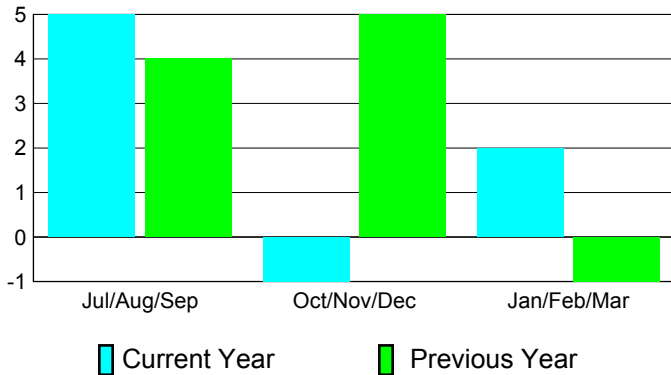

2010-2011 GMT Reports for District (or Undistricted) **District 324C4 INDIA**

GMT: **M NAGARAJAN**

Location: **INDIA**

GMT CA: **6**

CLUBS

**Club Results
2010-2011**

**Clubs
2009-2010**

Month	New Club Goal	Actual New Clubs	Actual Dropped Clubs	Gain/Loss of Clubs	Gain/Loss of Clubs
Jul/Aug/Sep	2	6	-1	5	4
Oct/Nov/Dec	2	0	-1	-1	5
Jan/Feb/Mar	4	3	-1	2	-1
Totals	8	9	-3	6	8

Club Results 2010-2011

Goal, New, Dropped, Gain/Loss

Comparison of Club Gain/Loss

Current Year Compared to the Previous Year

YTD Status Quo Clubs 2010-2011

Status Quo Clubs Compared to Status Quo Members

MEMBERSHIP